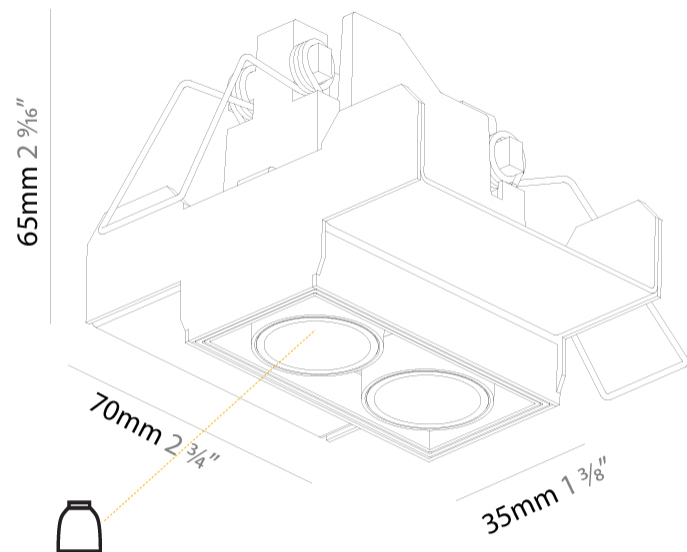

GENERAL

Series: Magiq
Subseries: Magiq 2 Cell
Brand: Prolicht
Division: Architectural
Mounting Type: Trimless
Mounting Location: Ceiling
Subcategory: Downlight

PHYSICAL

Shape: Rectangle
Length (mm): 70
Length (in): 2 ¾
Width (mm): 35
Width (in): 1 ⅜
Height (mm): 65
Height (in): 2 ⅞
Ceiling Thickness (mm): 12.5
Ceiling Thickness (in): 1/2
Min. Recessing Depth (mm): 100
Min. Recessing Depth (in): 3 ⅝
Light Distribution: Downlight
Weight (kg): 0.241
Weight (lbs): 0.53
Fixture Finish: BLK / WHI
Fixture Material: Aluminum Die Cast
Cut-out Measurements: 82mm / 3 1/4" x 42mm / 1 5/8"
Upon Request: Unique Ceiling Thickness

ELECTRICAL

Lamp Type: LED (Zhaga Standard)
Input Wattage (W): 9
Total Output Wattage (W): 8.2
Dimming: Tri-Mode (Non-Dimming and Phase Dimming (120Vac only) and 0-10V Dimming)
Driver Included: No
Driver Location: Remote
Driver Type: Constant Current - Universal
Driver Class: Class 2
Input Voltage (V): 120 - 277
Constant Current (MA): 1050

LED

Number of LEDs: 2
Color Temperature (°K): 2700 / 3000 / 3500 / 4000
Max. Delivered Lumen (lm): 314 / 342 / 350 / 357
Nominal Lumen (lm): 440 / 480 / 490 / 500
CRI: >90 CRI
Lamp Life (hrs): 50000
Upon Request: Special Color Temperature

OPTICAL

Reflector°: 8 / 18 / 34
Upon Request: Special Beam Angles

RATINGS AND CERTIFICATIONS

Certified By: CSA Certified to UL and CSA Standards
IP rating: IP20