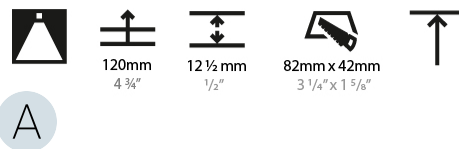

GENERAL

Series: Magiq
 Subseries: Magiq 2 Cell
 Brand: Prolicht
 Division: Architectural
 Mounting Type: Trimless
 Mounting Location: Ceiling
 Subcategory: Downlight

PHYSICAL

Shape: Rectangle
 Length (mm): 70
 Length (in): 2 ¾
 Width (mm): 35
 Width (in): 1 ⅜
 Height (mm): 65
 Height (in): 2 ⅞
 Ceiling Thickness (mm): 12.5
 Ceiling Thickness (in): 1/2
 Min. Recessing Depth (mm): 100
 Min. Recessing Depth (in): 3 ⅝
 Light Distribution: Downlight
 Weight (kg): 0.241
 Weight (lbs): 0.53
 Fixture Finish: BLK / WHI
 Fixture Material: Aluminum Die Cast
 Cut-out Measurements: 82mm / 3 1/4" x 42mm / 1 5/8"
 Upon Request: Unique Ceiling Thickness

LED

Number of LEDs: 2
 Color Temperature (°K): 2700 / 3000 / 3500 / 4000
 Max. Delivered Lumen (lm): 314 / 342 / 350 / 357
 Nominal Lumen (lm): 440 / 480 / 490 / 500
 CRI: >90 CRI
 Lamp Life (hrs): 50000
 Upon Request: Special Color Temperature

OPTICAL

Reflector°: 8 / 18 / 34
 Upon Request: Special Beam Angles

RATINGS AND CERTIFICATIONS

Certified By: CSA Certified to UL and CSA Standards
 IP rating: IP20

MAGIQ 2 CELL TRIMLESS

A35616-

PROJECT

TYPE

GENERAL

Series: Magiq
 Subseries: Magiq 2 Cell
 Brand: Prolicht
 Division: Architectural
 Mounting Type: Recessed
 Mounting Location: Ceiling
 Subcategory: Downlight

PHYSICAL

Shape: Rectangle
 Length (mm): 80
 Length (in): 3 1/8
 Width (mm): 45
 Width (in): 1 3/4
 Height (mm): 64
 Height (in): 2 1/2
 Ceiling Thickness (mm): 10 / 12.5 / 15 / 25 / 30
 Ceiling Thickness (in): 3/8 or 1/2 or 9/16 or 1 or 1 3/16
 Min. Recessing Depth (mm): 100
 Min. Recessing Depth (in): 3 15/16
 Light Distribution: Downlight
 Weight (kg): 0.145
 Weight (lbs): 0.32
 Fixture Finish: SSR / BKV / CWI / CRY / HAB / UFT / ITA / RUA / FTG / MYG / LOD / PUS / FRO / FUP / KIA / POP / BLS / SPG / MEY / GOH / GUM / CHC / COM / ABZ / JAG / OBR / MOS / ROR
 Holder Finish: WHI / BLK
 Fixture Material: Aluminum Die Cast
 Cut-out Measurements: 73mm / 2 7/8" x 38mm / 1 1/2"