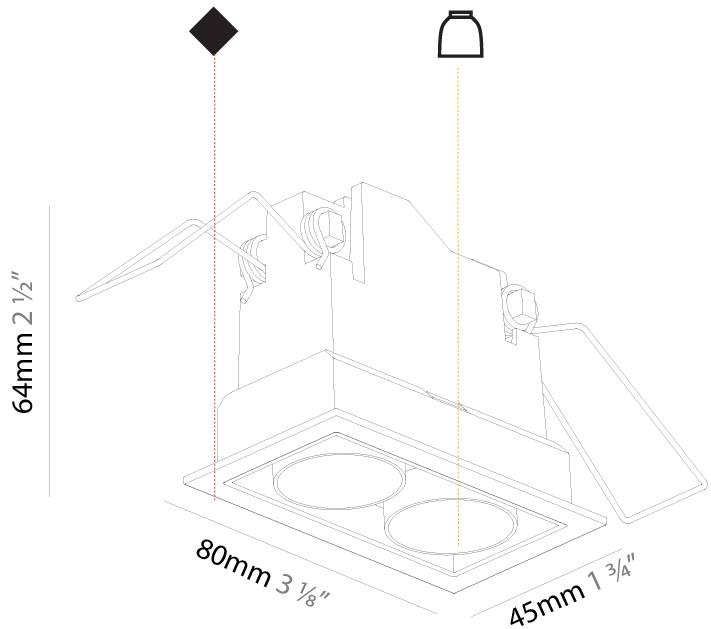

PHYSICAL

Shape: Rectangle
Length (mm): 80
Length (in): 3 1/8
Width (mm): 45
Width (in): 1 3/4
Height (mm): 64
Height (in): 2 1/2
Ceiling Thickness (mm): 10 / 12.5 / 15 / 25 / 30
Ceiling Thickness (in): 3/8 or 1/2 or 9/16 or 1 or 1 3/16
Min. Recessing Depth (mm): 100
Min. Recessing Depth (in): 3 15/16
Light Distribution: Downlight
Weight (kg): 0.145
Weight (lbs): 0.32
Fixture Finish: SSR / BKV / CWI / CRY / HAB / UFT / ITA / RUA / FTG / MYG / LOD / PUS / FRO / FUP / KIA / POP / BLS / SPG / MEY / GOH / GUM / CHC / COM / ABZ / JAG / OBR / MOS / ROR
Holder Finish: WHI / BLK
Fixture Material: Aluminum Die Cast
Cut-out Measurements: 73mm / 2 7/8" x 38mm / 1 1/2"

ELECTRICAL

Lamp Type: LED (Zhaga Standard)
Input Wattage (W): 7.7
Total Output Wattage (W): 6.6
Dimming: Tri-Mode (Non-Dimming and Phase Dimming (120Vac only) and 0-10V Dimming)
Driver Included: No
Driver Location: Remote
Driver Type: Constant Current - Universal
Driver Class: Class 2
Input Voltage (V): 120 - 277
Constant Current (MA): 1050

LED

Number of LEDs: 2
Color Temperature (°K): 2700 / 3000 / 3500 / 4000
Max. Delivered Lumen (lm): 390 / 410 / 421 / 430
Nominal Lumen (lm): 440 / 465 / 470 / 480
CRI: >90 CRI
Lamp Life (hrs): 50000

OPTICAL

Reflector: 8 / 18 / 34

RATINGS AND CERTIFICATIONS

Certified By: CSA Certified to UL and CSA Standards
IP rating: IP20