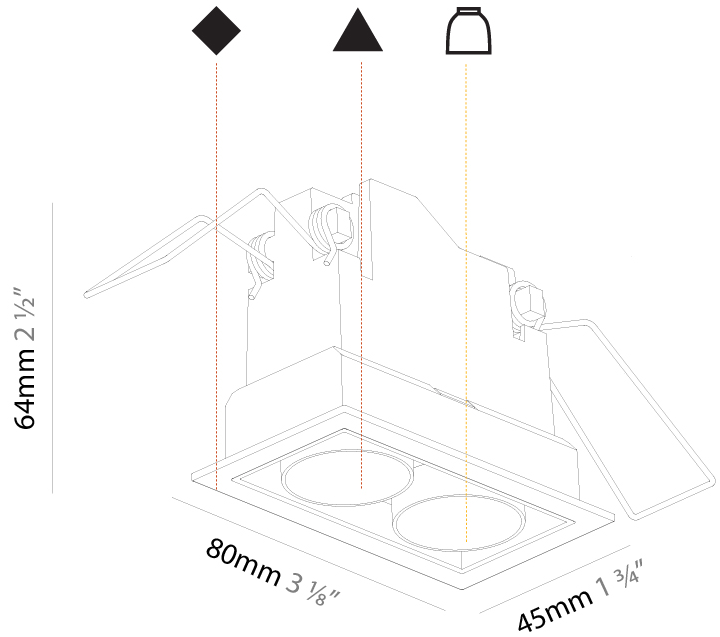

PHYSICAL

Shape: Rectangle
Length (mm): 80
Length (in): 3 1/8
Width (mm): 45
Width (in): 1 3/4
Height (mm): 64
Height (in): 2 1/2
Ceiling Thickness (mm): 10 / 12.5 / 15 / 25 / 30
Ceiling Thickness (in): 3/8 or 1/2 or 9/16 or 1 or 1 3/16
Min. Recessing Depth (mm): 100
Min. Recessing Depth (in): 3 15/16
Light Distribution: Downlight
Weight (kg): 0.15
Weight (lbs): 0.33
Fixture Finish: SSR / BKV / CWI / CRY / HAB / UFT / ITA / RUA / FTG / MYG / LOD / PUS / FRO / FUP / KIA / POP / BLS / SPG / MEY / GOH / GUM / CHC / COM / ABZ / JAG / OBR / MOS / ROR
Holder Finish: WHI / BLK
Fixture Material: Aluminum Die Cast
Cut-out Measurements: 73mm / 2 7/8" x 38mm / 1 1/2"

ELECTRICAL

Lamp Type: LED (Zhaga Standard)
Input Wattage (W): 9
Total Output Wattage (W): 6.6
Dimming: Tri-Mode (Non-Dimming and Phase Dimming (120Vac only) and 0-10V Dimming)
Driver Included: No
Driver Location: Remote
Driver Type: Constant Current - Universal
Driver Class: Class 2
Input Voltage (V): 120 - 277
Constant Current (MA): 1050

LED

Number of LEDs: 2
Color Temperature (°K): 2700 / 3000 / 3500 / 4000
Max. Delivered Lumen (lm): 390 / 410 / 421 / 430
Nominal Lumen (lm): 440 / 465 / 470 / 480
CRI: >90 CRI
Lamp Life (hrs): 50000

OPTICAL

Reflector°: 8 / 18 / 34

RATINGS AND CERTIFICATIONS

Certified By: CSA Certified to UL and CSA Standards
IP rating: IP20